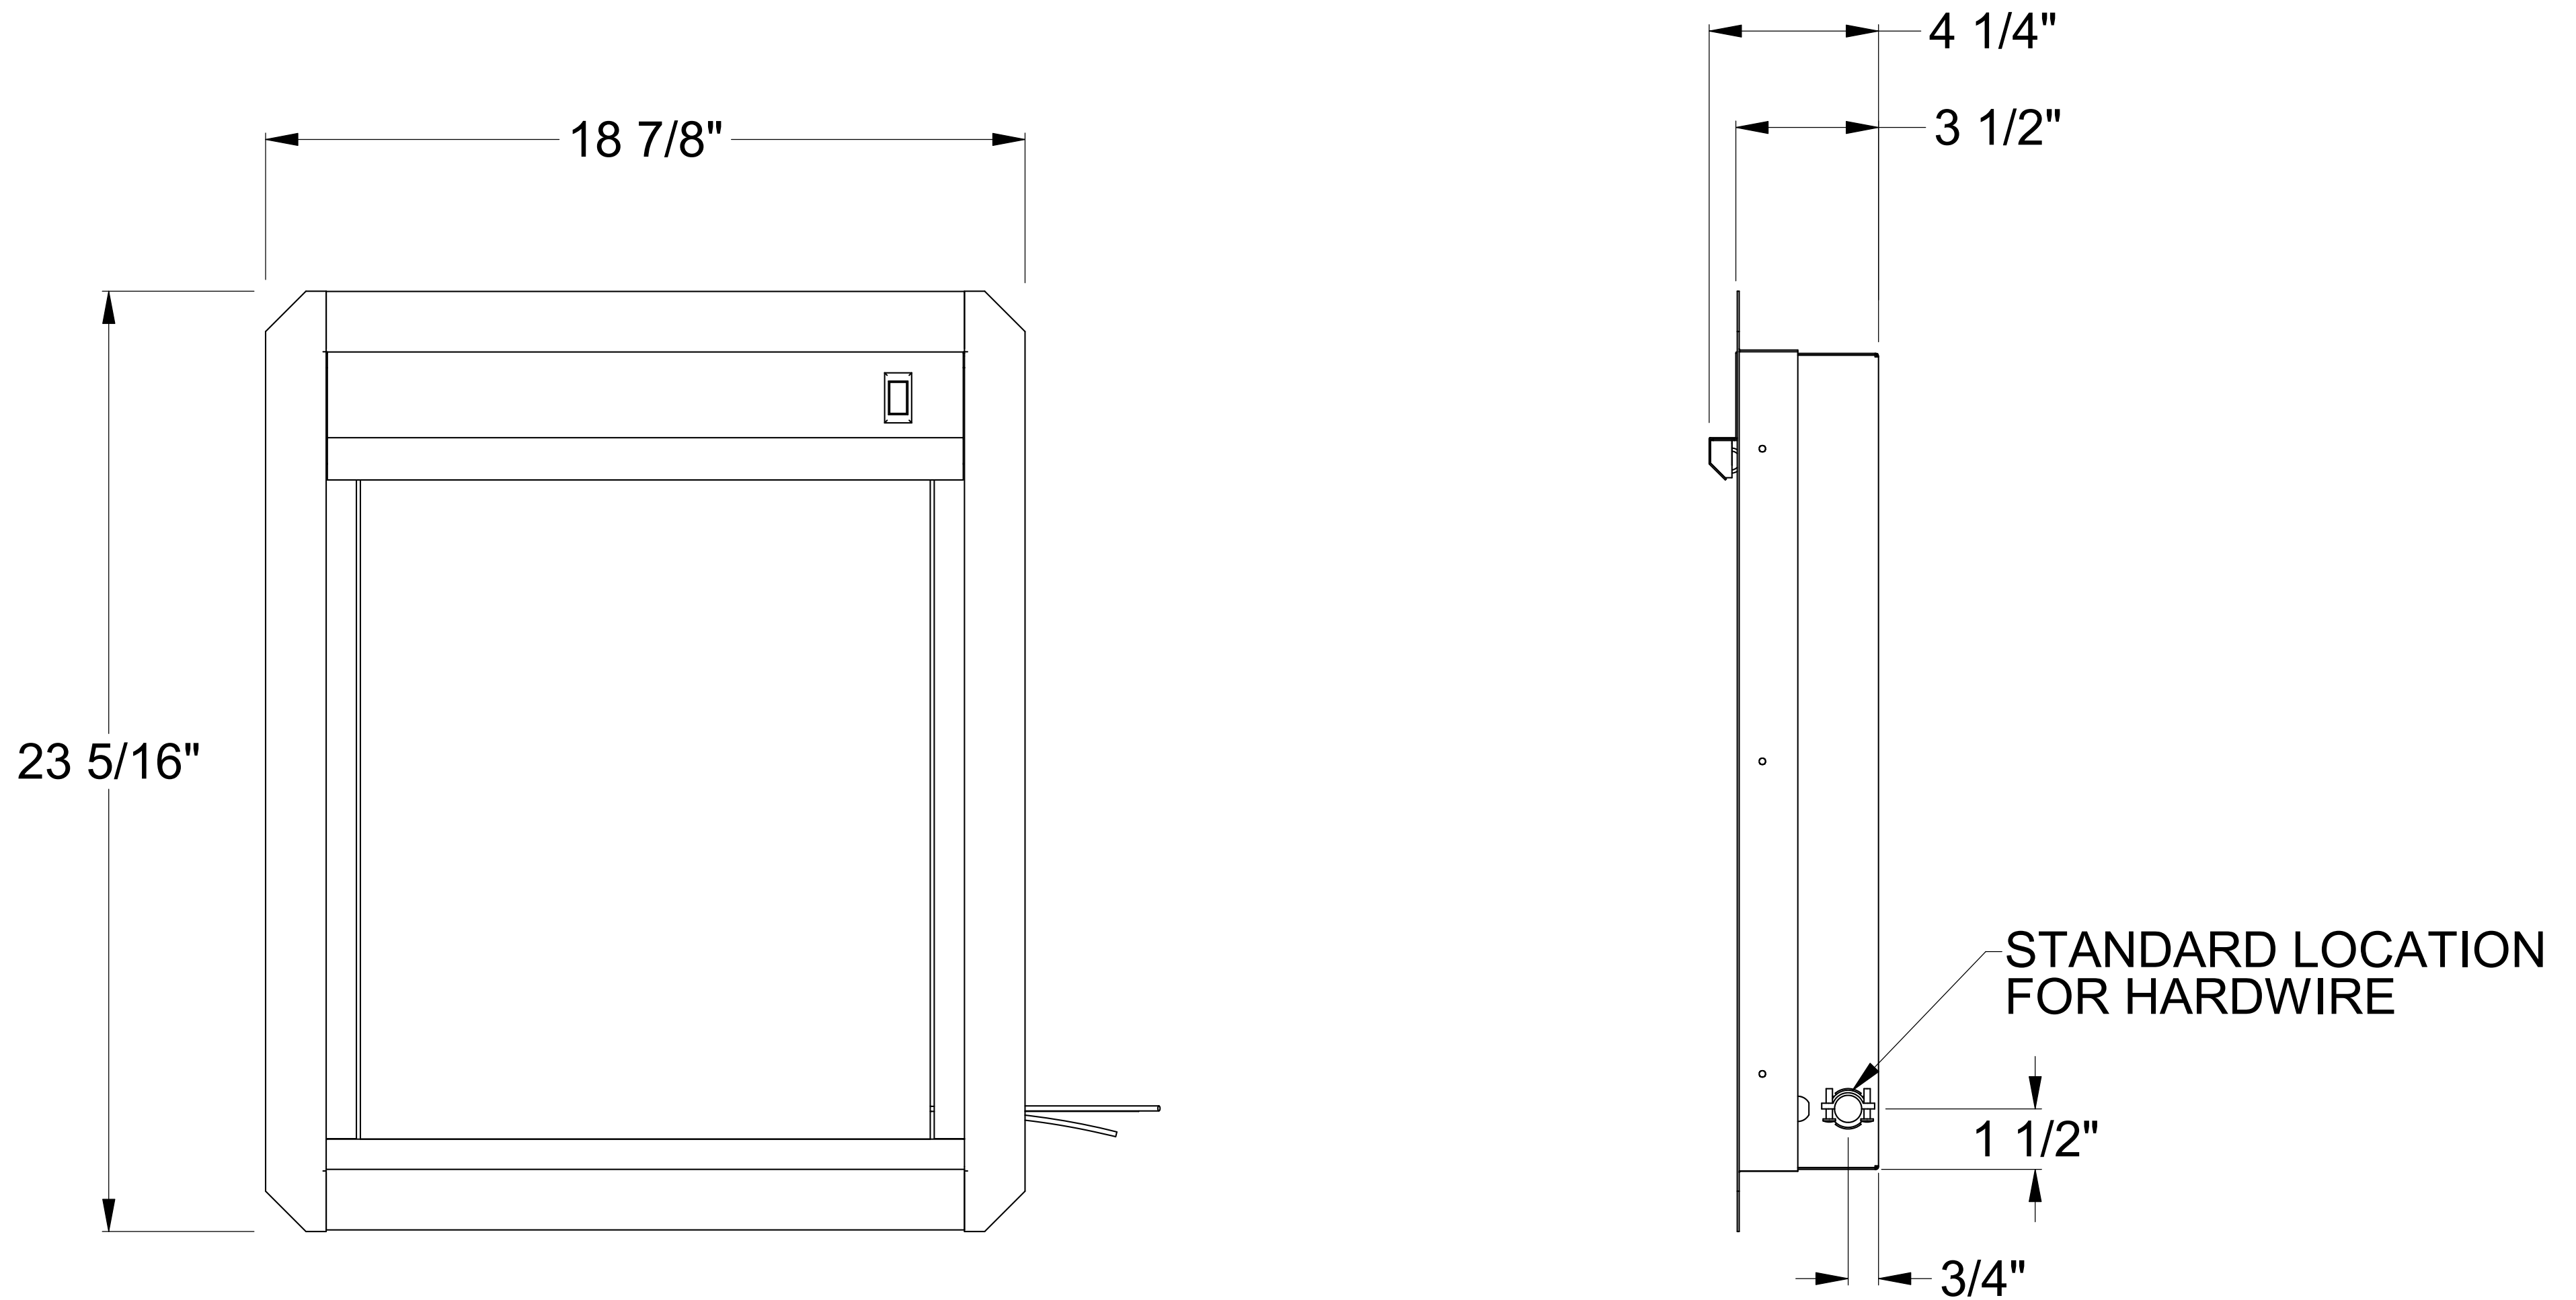

1 Tier, 1 Bank Recessed Units (2001R thru 4001R Series)

Electrical Requirements: 120VAC, 60 Hertz, Single Phase
Power Rating: 1.2A
Rough Opening Dimensions: 21" x 16 5/8"

 **UL** us UL/CUL Approved
LISTED